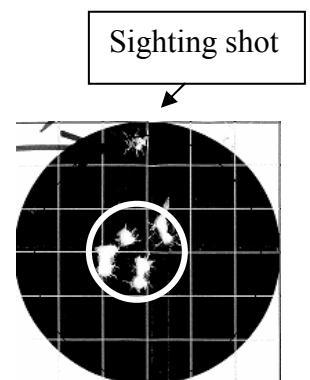

100 Meter Accuracy Tests

With Custom Suppressors

Rifle: Savage .22lr bolt action
Distance: 100 meters
Scope settings: Set to 24 magnification
Bipods: Extended – prone position
Ammunition: CCI Stingers
Velocity: 1750fps
Grouping Size: 1' groupings (25mm)
Suppressor: Ultimate Sealed Unit – Muzzle-Brake

Rifle: Savage .17 MachII bolt action
Distance: 100 meters
Scope settings: Set to 24 magnification
Bipods: Extended – prone position
Ammunition: Hornady Hyper MachII
Velocity: 2200fps
Grouping Size: ½' groupings (12mm)
Suppressor: Take-apart 50mm x 225mm Internal Baffle.